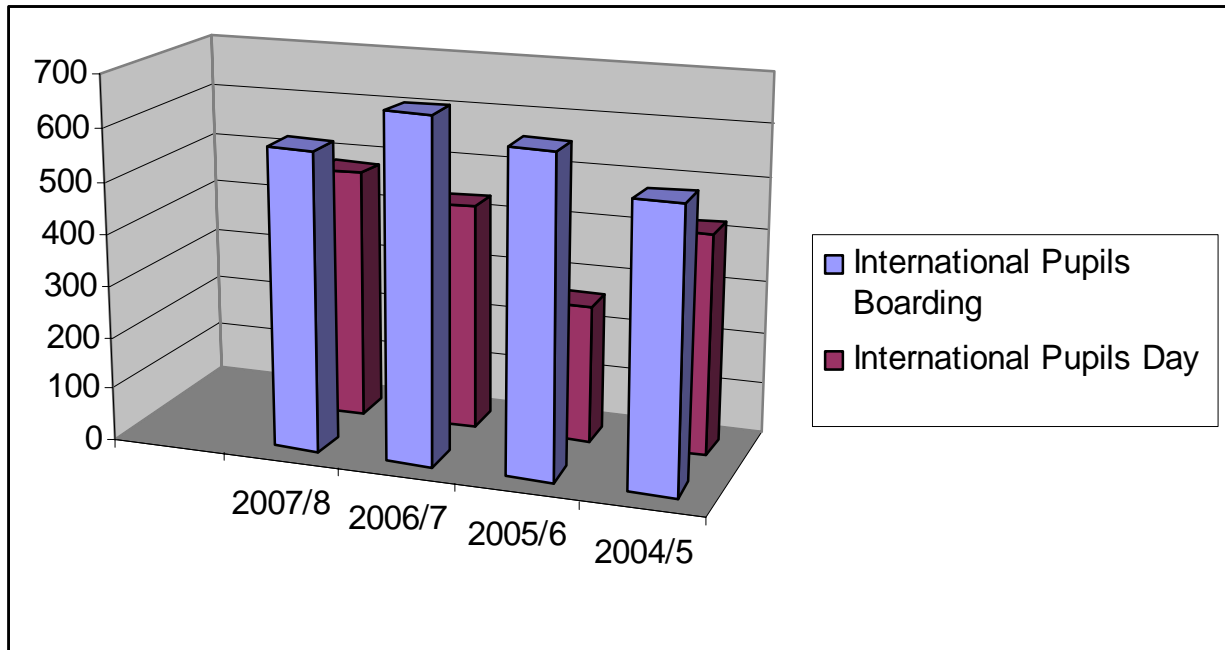

International Boarding and Day Pupils in SCIS Schools

chart 1

International Boarding Pupils in SCIS Schools 2007-2008 top 10 countries by number of pupils

chart 2

International Pupils in SCIS Schools - % of Boarding and Day

	2007/8	%	2006/7	%	2005/6	%	2004/5	%
Boarding	574	54.3	656	60.1	607	62.5	535	55.7
Day	482	45.6	435	39.8	364	37.4	424	44.2
Total	1056		1091		971		959	

Boarding Pupils from Around the World

As at September 2007 there were 574 international boarding pupils in SCIS schools. 79.7% were from the 10 countries shown in chart 1 while the remaining 20.2% were from 47 countries worldwide. (Full details are in a pdf document called *SCIS International Pupils 2007*, available on the Facts and Stats page of the SCIS website at www.scis.org.uk)

U.K. and International Boarding Pupils

Overall, there has been a slow but steady rise in the total number of boarding pupils in SCIS schools since 2005/6, although the percentage of international boarding pupils has fluctuated between 15.4% and 19.1%, as illustrated below.