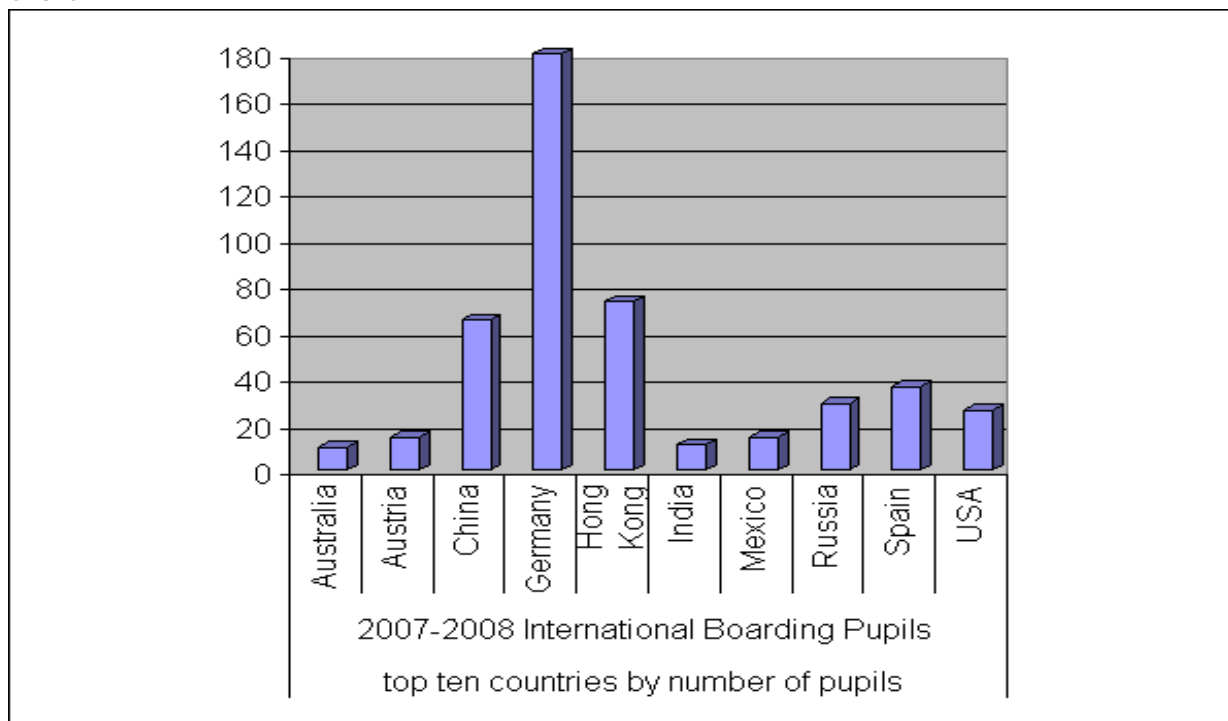

International Boarding and Day Pupils in SCIS Schools

chart 1

International Boarding Pupils in SCIS Schools 2007-2008 top 10 countries by number of pupils

chart 2

International Pupils in SCIS Schools - % of Boarding and Day

	2007/8	%	2006/7	%	2005/6	%	2004/5	%
Boarding	574	54.3	656	60.1	607	62.5	535	55.7
Day	482	45.6	435	39.8	364	37.4	424	44.2
Total	1056		1091		971		959	

Boarding Pupils from Around the World

As at September 2007 there were 574 international boarding pupils in SCIS schools. 79.7% were from the 10 countries shown in chart 1 while the remaining 20.2% were from 47 countries worldwide. (Full details are in a pdf document called *SCIS International Pupils 2007*, available on the Facts and Stats page of the SCIS website at www.scis.org.uk)

U.K. and International Boarding Pupils

Overall, there has been a slow but steady rise in the total number of boarding pupils in SCIS schools since 2005/6, although the percentage of international boarding pupils has fluctuated between 15.4% and 19.1%, as illustrated below.